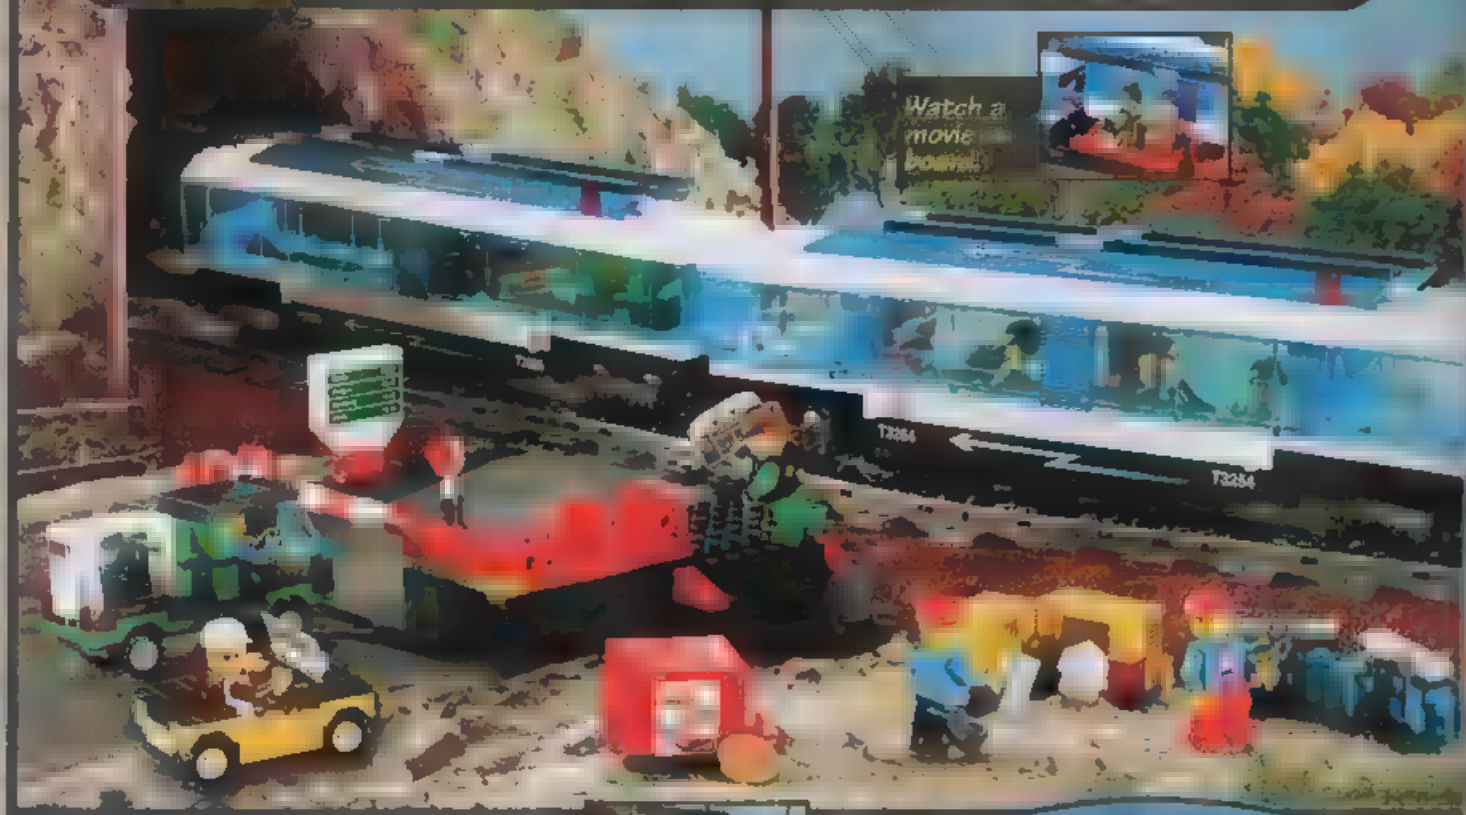

All Aboard for Train Adventures!

Freight trains... passenger trains... cargo trains... you name it, only one place in town where you'll find all these awesome LEGO trains — right here on pages 32-35! So load 'em up and let 'em roll — because this is where the fun starts!

A. All Aboard the Railway Express!

You decide where it travels — through mountains, along the coast or in the city! Passengers can drive their car on board, then relax in the passenger car to watch movies, eat or just look at the great views. Plus you get storage containers for luggage, food, mail and valuables. Comes with a 9-volt plug-in speed regulator with a 1-year limited warranty (see order form for details), 16 curved and 2 straight tracks, five rail workers, four passengers, two cars and a truck. Ages 8-12. 645 pieces. #4561 Railway Express $129.99